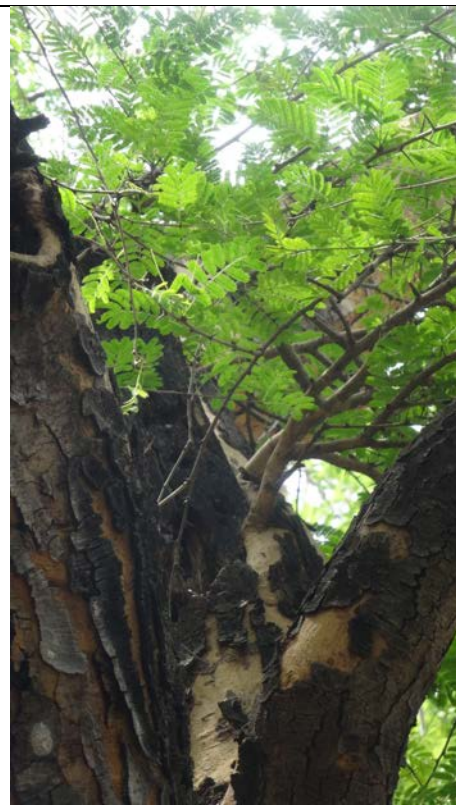

Brewers acacia

Common name: Brewers Acacia, White-Barked Acacia, Distiller's acacia

Botanical name: *Acacia leucophloea*

Family: Fabaceae; **Name in Tamil:** *Sarai, Velvelam*

Field identification: Large thorny tree, up to 35 m with umbrella like crown and several wide branches. Bark white-yellowish grey, smooth with old trees with blotches, becoming black and rough. Leaves compound, bi-pinnate, 4-13 pinnae with 5-30 pairs of leaflets. Flowers cream panicles, round heads. Pods flat, brown, 10-20 cm long

Location on campus: East End Road near Mental Health.

References:

1. Krishen P. (2006) Trees of Delhi: A field guide. Dorling Kindersley, New Delhi. p270-271
2. Flowers of India. <http://www.flowersofindia.net>
3. Wikipedia. https://en.wikipedia.org/wiki/Vachellia_leucophloea