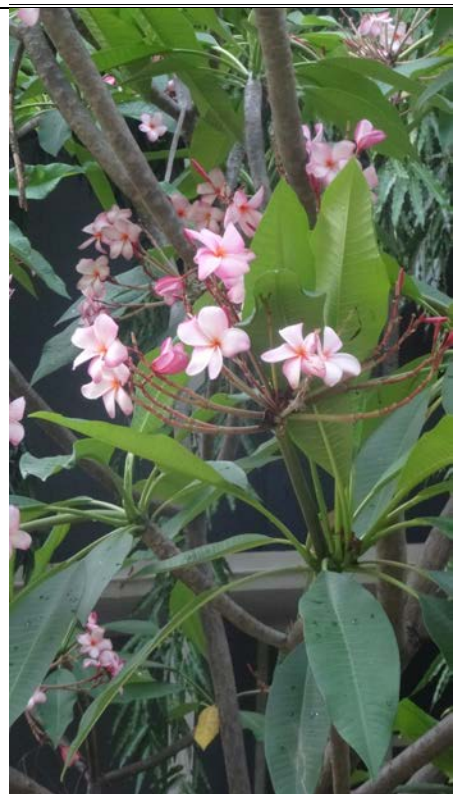

Frangipani/Temple Tree

Common name: Frangipani/Temple Tree

Botanical name: *Plumeria rubra*

Family: Apocynaceae; **Name in Tamil:** *Peru, Perumallari, Perungali, Sampangi,*

Field identification: Smaller than the Pagoda Tree, grows to 12-20 feet height. Grey coloured, rough and scaly bark. Leaves grow in crowded spirals at tips of branches. Leaves 8-10 inches long, tapers at ends with parallel veins. Large, waxy pink/white flowers with distinctive golden centre, funnel shaped with 5 spreading petals.

Location on campus: Scattered on campus. E.g. Big Bungalow Annexe, Ring Road. Rehabilitation Institute

References:

1. Blatter, E. & Millard, W.S. (1997) Some Beautiful Indian Trees. Mumbai: Bombay Natural History Society/ Oxford University Press. p.117-118
2. Menon S, Bagla P. (1999) Trees of India. New Delhi, Timeless Books. p40.
3. Krishen, P. (2006) Trees of Delhi: A field guide. Dorling Kindersley, New Delhi. p131-132