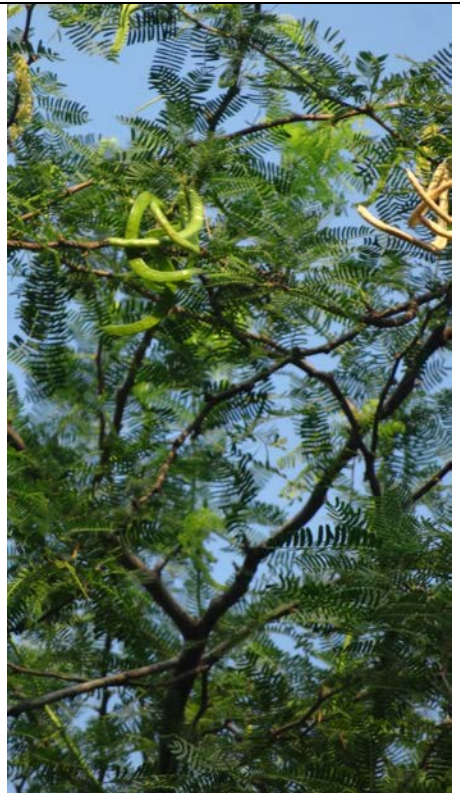

Indian Mesquite

**Common name:** Indian Mesquite, Kikar

**Botanical name:** *Prosopis juliflora*

**Family:** Fabaceae

**Name in Tamil:** *Seemai karuvelan*

**Field identification:** Medium sized tree, deciduous, up to 12 m, trunk up to 1.2m, flattened crown. Trunk brown, fissured. Leaves feathery, bipinnate, light green turning darker, compound with 12-20 leaflets. Flowers 5-10 cm green-yellow cylindrical spikes, cluster at ends of branches. Pods 20-30 cm green turning yellow.

**Location on campus:**

Widespread, many recently cut after government order. E.g. Behind CHAD Hospital, The Oval

**References:**

1. Menon S, Bagla P. (1999) Trees of India. New Delhi, Timeless Books. p85-87
2. Wikipedia. [https://en.wikipedia.org/wiki/Prosopis\\_juliflora#cite\\_note-purdue-4](https://en.wikipedia.org/wiki/Prosopis_juliflora#cite_note-purdue-4)