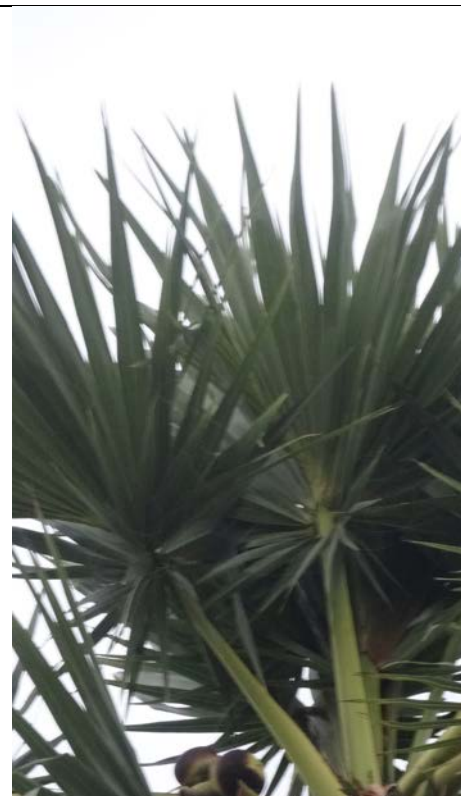

Palmyra Palm

Common name: Palmyra Palm, Toddy Palm, Indian Fan Palm

Botanical name: *Borassus flabellifer*

Family: Arecaceae; **Name in Tamil:** Panai

Field identification: Tall, erect columnar palm up to 30 m in height and 60 cm in diameter. Trunk grey/almost black with terminal crown of fan-shaped leaves 0.9-1.4 m in diameter, shining dark green divided into lance shaped segments, folded along midrib. Flowers male and female on separate trees. Fruit, 15-20 cm in diameter, reddish black when ripe.