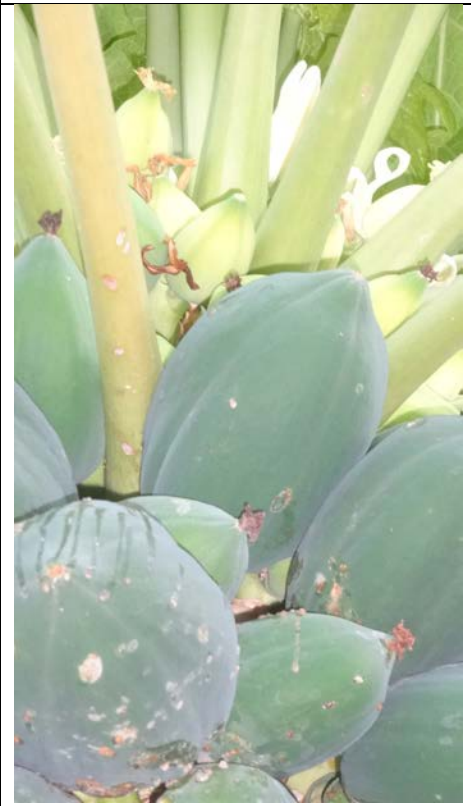

Papaya

Common names: Papaya, pawpaw

Botanical name: *Carica papaya*

Family: Caricaceae

Name in Tamil: *Papali*

Field identification: Small, 5-10m, single stem, soft wood, sparsely branched tree. Trunk scarred, bears fruit. Leaves spirally arranged, large, 50-70 cm diameter, deeply palmately lobed with 7 lobes. Fruit large berry 15-45 cm x 10-30 cm, green skin turns yellow/orange when ripe. Fleshy with soft seeds. **Location on campus:** in many residential compounds. Off Ring Road. **References:** (i) Menon, S., Bagla, P. (1999) Trees of India. New Delhi, Timeless Books.p136. (ii) Flowers of India. <http://www.flowersofindia.net>