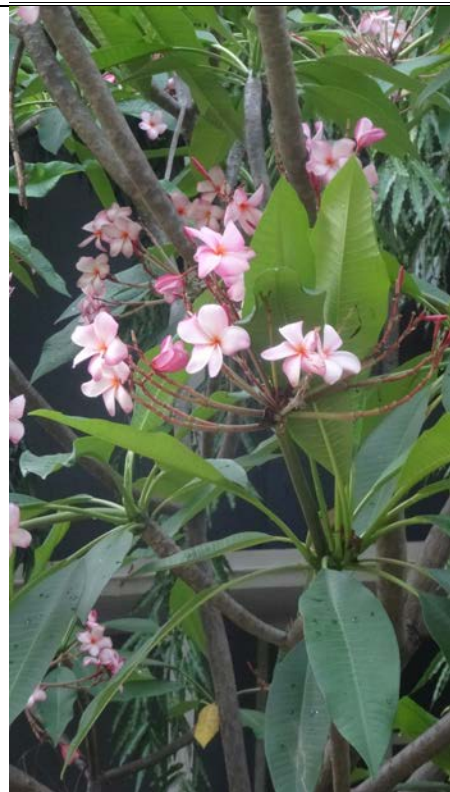

Temple Tree/ Frangipani

Common name: Frangipani/Temple Tree

Botanical name: *Plumeria rubra*

Family: Apocynaceae; **Name in Tamil:** *Peru, Perumallari, Perungali, Sampangi,*

Field identification: Smaller than the Pagoda Tree, grows to 12-20 feet height. Grey coloured, rough and scaly bark. Leaves grow in crowded spirals at tips of branches. Leaves 8-10 inches long, tapers at ends with parallel veins. Large, waxy pink/white flowers with distinctive golden centre, funnel shaped with 5 spreading petals.

Location on campus: Scattered on campus. E.g. Big Bungalow Annexe, Ring Road. Rehabilitation Institute

References:

1. Blatter, E. & Millard, W.S. (1997) Some Beautiful Indian Trees. Mumbai: Bombay Natural History Society/ Oxford University Press. p.117-118
2. Menon S, Bagla P. (1999) Trees of India. New Delhi, Timeless Books. p40.
3. Krishen, P. (2006) Trees of Delhi: A field guide. Dorling Kindersley, New Delhi. p131-132