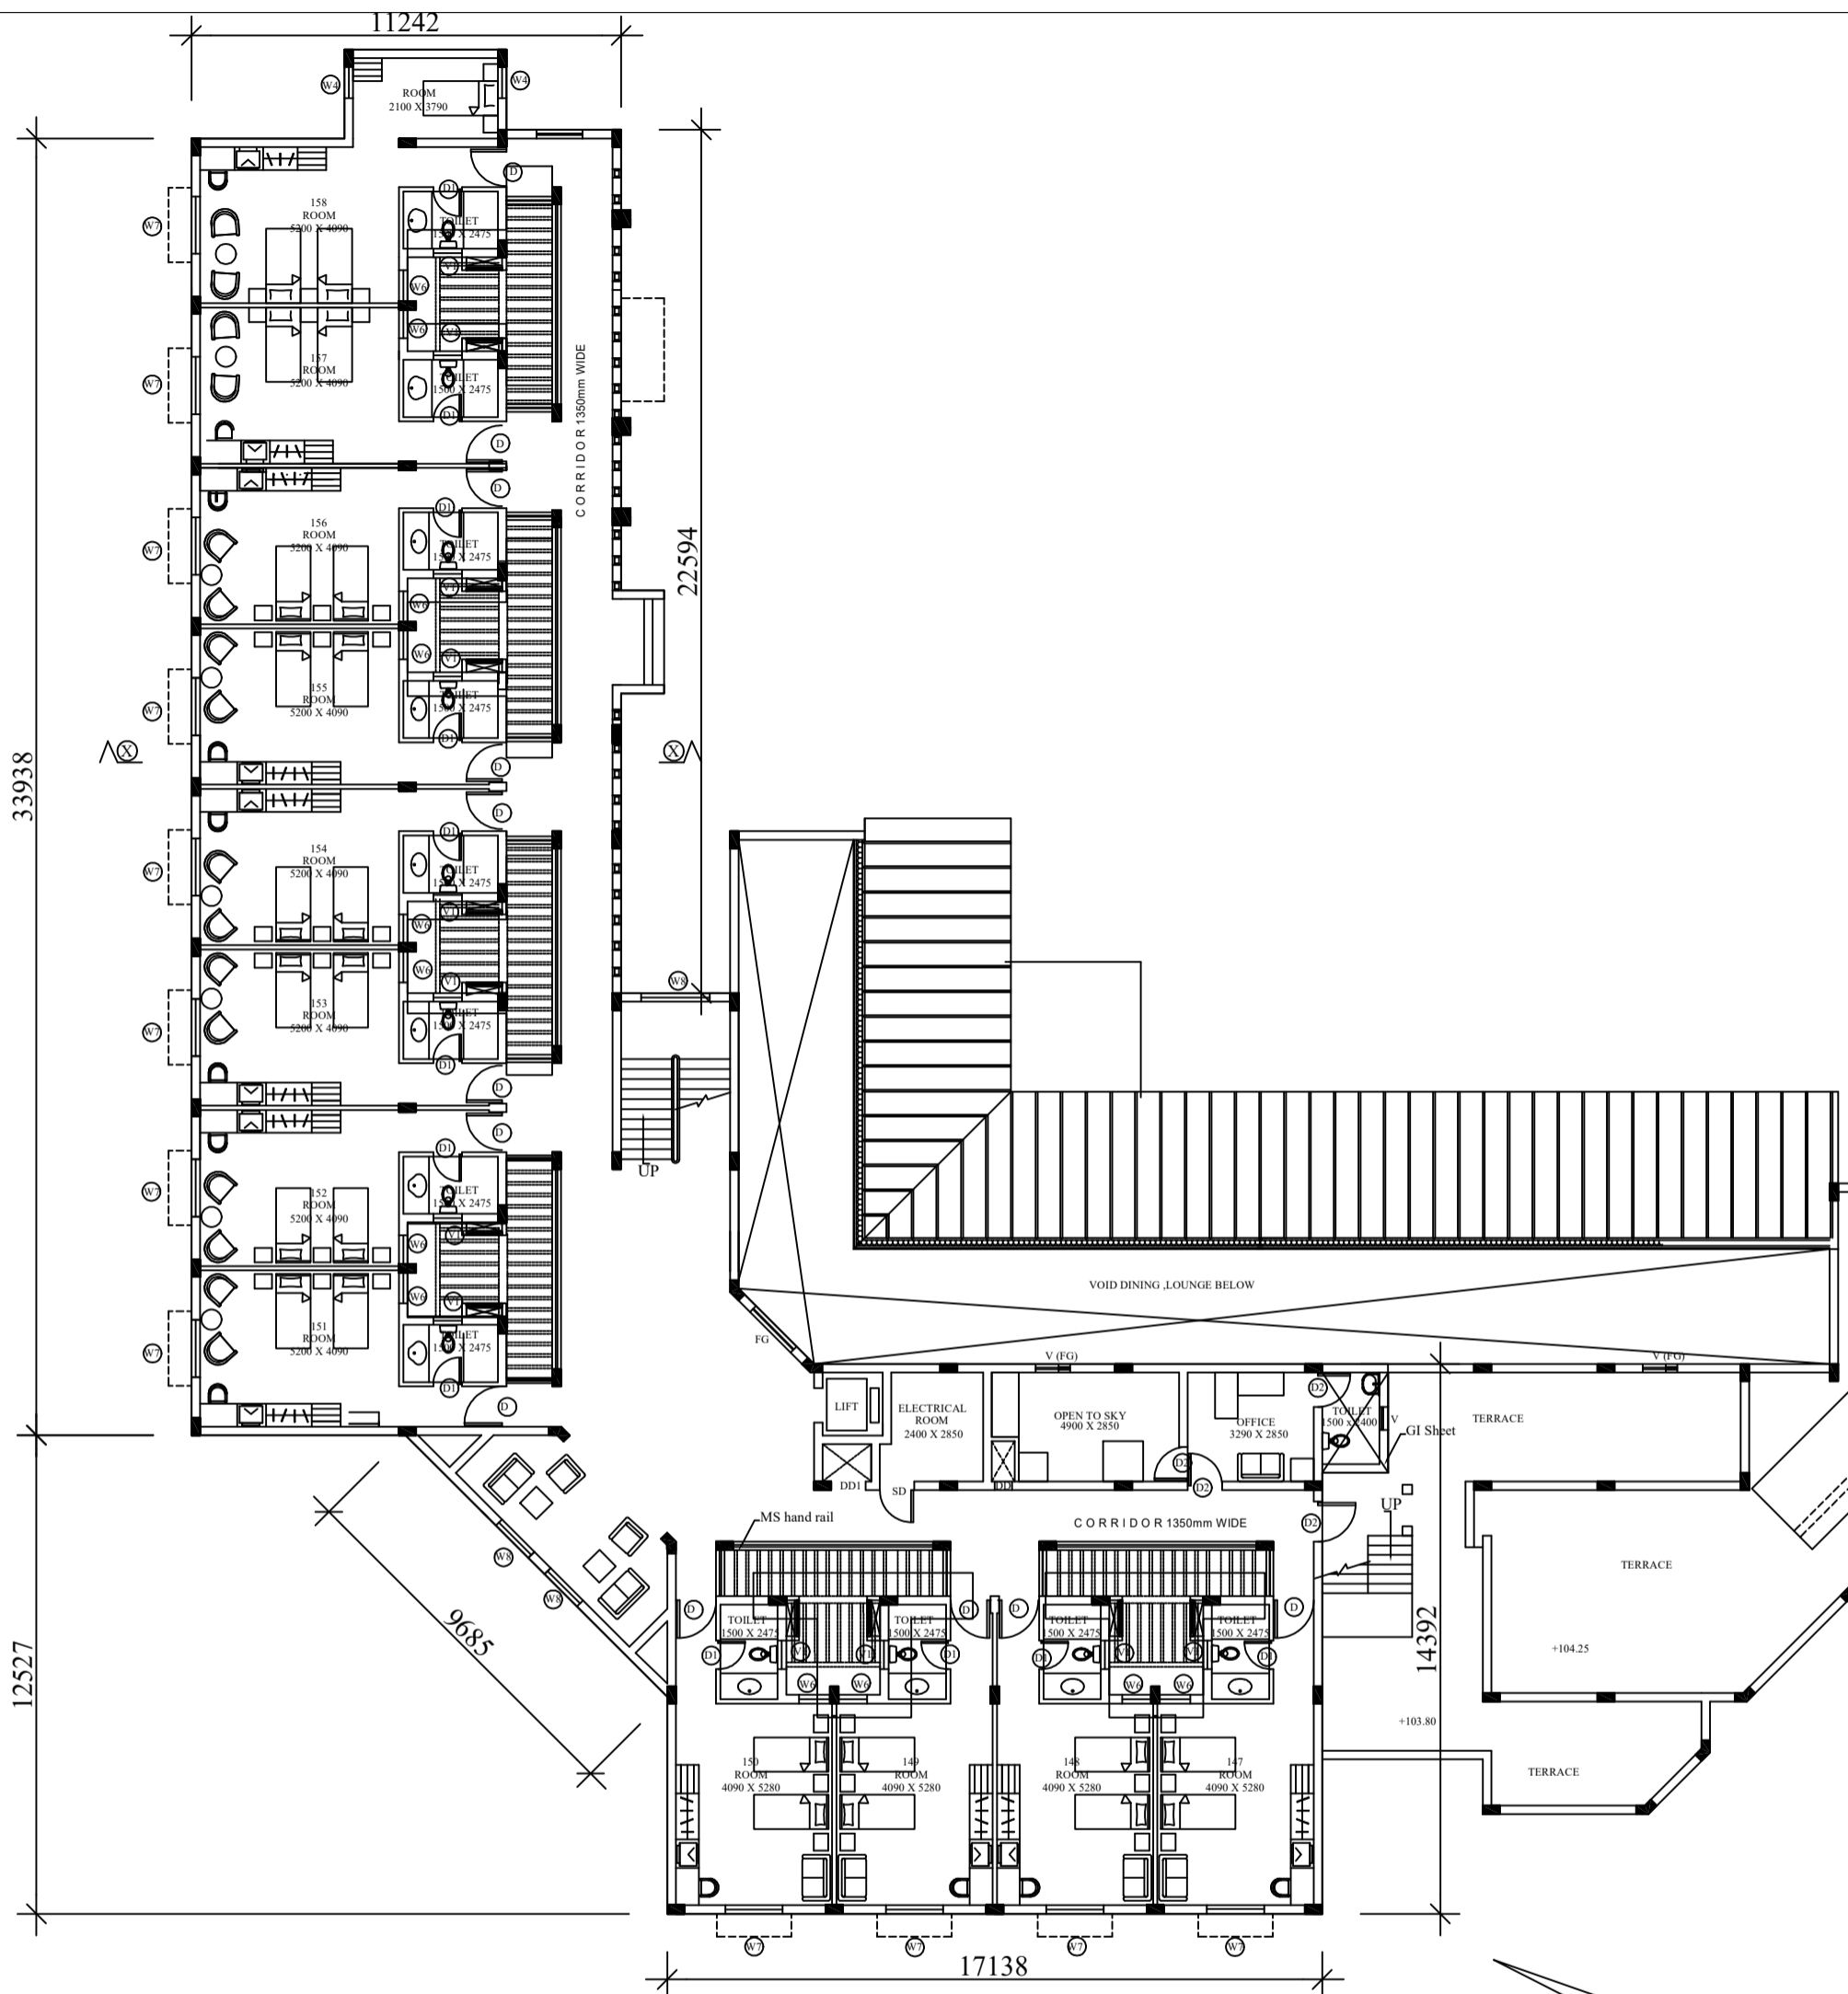

Designed by ZWCAD Academic Version

Designed by ZWCAD Academic Version

FLOOR PLAN  
 AREA : 627.00SQ.M / 6747.00SQ.FT

CHRISTIAN MEDICAL COLLEGE -VELLORE BAGAYAM CAMPUS.		
ALUMNI GUEST HOUSE		
DATE :	SCALE:	
DRAWN: DHINAKARAN	DRG.NO:CMC/B/AGH/002	PLANNING ENGINEER.